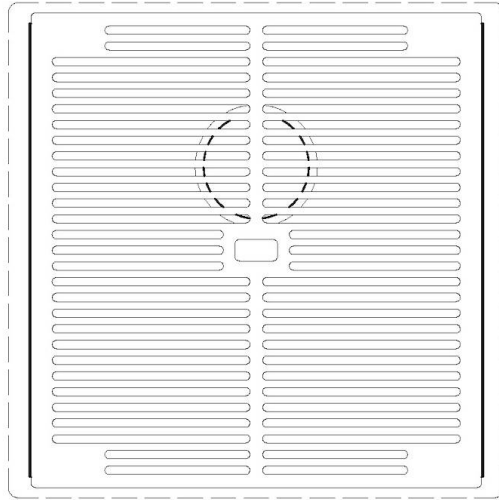

1254/85-

GRIGLIA POSIZIONATA A FILO VASCA / GRID EDGE POSITIONING