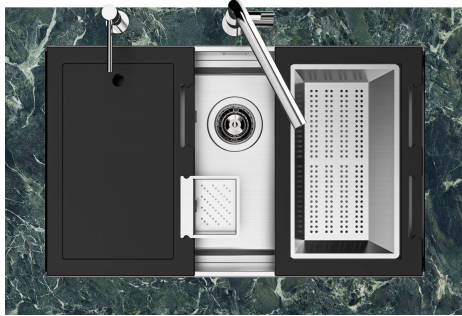

GALLERY

EQUIPMENT

OPTIONAL ACCESSORIES