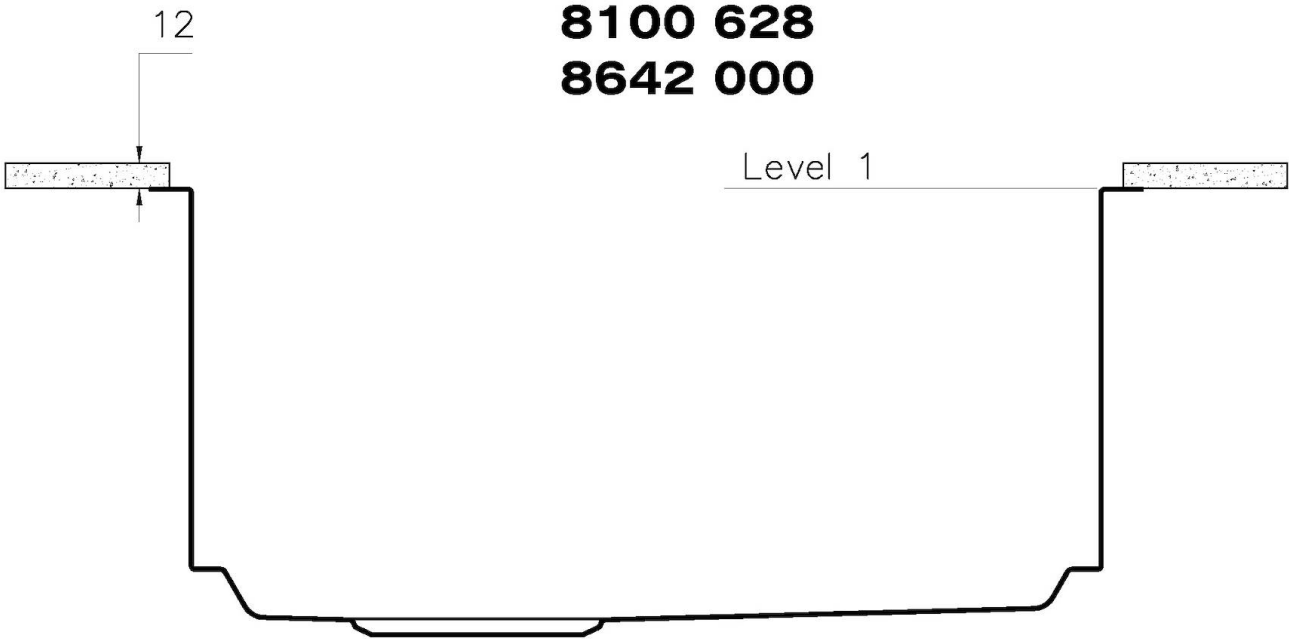

Squared bowls - 0 radius

The square bowls of Foster have perfectly squared vertical edges.

TECHNICAL DATA

1254/85-

QUADRA EVO Livelli accessori / Level accessories SOTTOTOP / UNDERMOUNT

LEVEL 1:

8100 615
8100 614
8100 037
8100 620
8100 621
8100 622
8100 628
8642 000