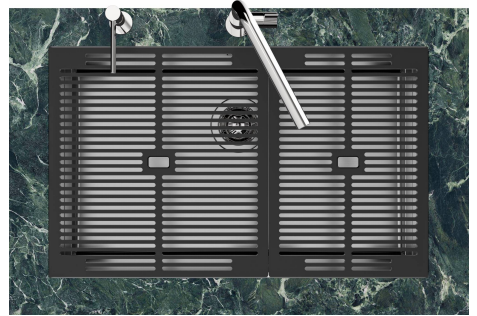

GALLERY

EQUIPMENT

OPTIONAL ACCESSORIES