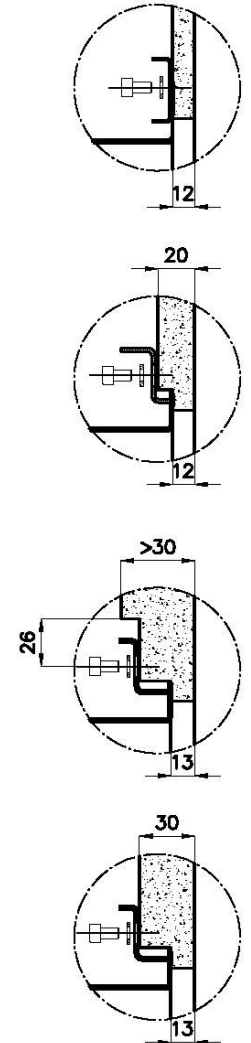

Sink Quadra EVO

Kitchen Sinks

Code: 1254 850

DETAILS

| | |
|------------------------|---|
| Edge/Installation Type | Undermount |
| Material | AISI 304 stainless steel |
| Finish | Foster brushed |
| Texture | Brushed in line |
| Base | 60 cm |
| Dimensions | 470 x 470 mm |
| Bowl dimension | 430 x 430 mm |
| Width | 47 cm |
| Built-in hole | View technical data sheet |

Number of bowls 1 bowl

Mixer holes No standard holes

Drainer No

Waste fitting 3,5" drain

Standard fittings Fixing hooks, drain, overflow and siphon, boxed packing

Notes: Cad 3D geometries can be provided on request to make grids in the same material as the worktop.

Squared bowls - 0 radius

The square bowls of Foster have perfectly squared vertical edges.

TECHNICAL DATA

1254/85-

QUADRA EVO Livelli accessori / Level accessories SOTTOTOP / UNDERMOUNT

LEVEL 1:

8100 615
8100 614
8100 037
8100 620
8100 621
8100 622
8100 628
8642 000

QUADRA EVO Livelli accessori / Level accessories SOTTOTOP / UNDERMOUNT

LEVEL 2:

8100 615

1254/85-

GRIGLIA POSIZIONATA A FILO VASCA / GRID EDGE POSITIONING

Sottotop/Undermount

B-B:
 Dettaglio installazione e sistema di fissaggio
 Installation detail and fixing system