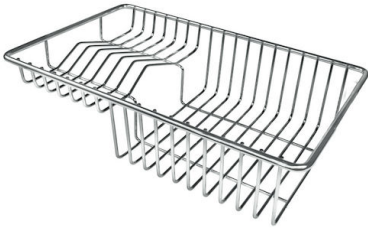

QUADRA EVO Livelli accessori / Level accessories SOTTOTOP / UNDERMOUNT

LEVEL 2:

8100 615

1254/85-

GRIGLIA POSIZIONATA A FILO VASCA / GRID EDGE POSITIONING

Sottotop/Undermount

B-B:
 Dettaglio installazione e sistema di fissaggio
 Installation detail and fixing system

A-A:
 Dettaglio installazione positive reveal e sistema di fissaggio
 Installation detail with positive reveal and fixing system

1254/85-

GALLERY

EQUIPMENT

Black grid
8100 615

OPTIONAL ACCESSORIES

Stainless steel plate rack
8100 303

White bowl
8153 100

Stainless steel perforated tray
8151 001

3 Bottles-holder set
8100 621

3 Bowls set
8100 622

4 Spices-holder set
8100 620

Graters kit with ring-holder and food collection tray
8159 101

Kit Black
8100 037

Kit multi-bowl
8100 628

Knives-holder
8100 030

Stainless steel perforated tray
8151 000

Stainless steel perforated tray PVD Copper
8151 008

* only in combination with the accessory
8100 621

**Stainless steel perforated tray PVD
Gold**
8151 009