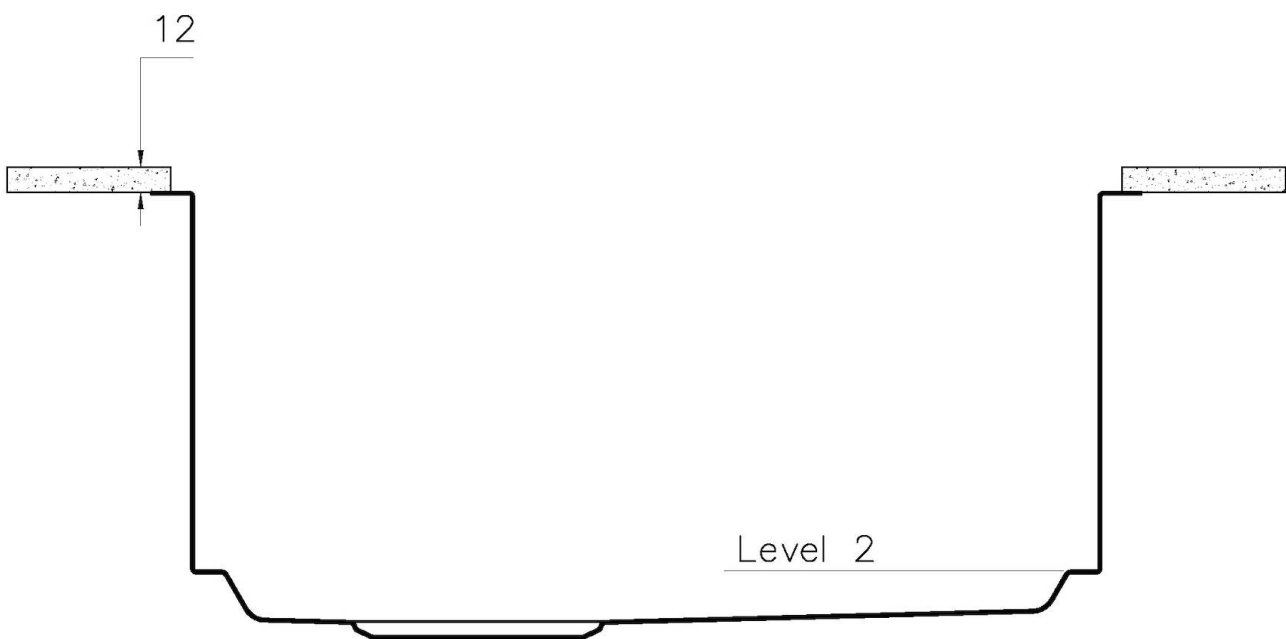

Perimetral overflow

The overflow is always a security on the Foster sinks that prevents the overflow of water in case of oversights. The perimeter drain solution improves aesthetics thanks to its square and essential shape.

Squared bowls - 0 radius

The square bowls of Foster have perfectly squared vertical edges.

TECHNICAL DATA

1254/85-

QUADRA EVO Livelli accessori / Level accessories SOTTOTOP / UNDERMOUNT

LEVEL 1:

8100 615
8100 614
8100 037
8100 620
8100 621
8100 622
8100 628
8642 000

QUADRA EVO Livelli accessori / Level accessories SOTTOTOP / UNDERMOUNT

LEVEL 2:

8100 615

1254/85-

GRIGLIA POSIZIONATA A FILO VASCA / GRID EDGE POSITIONING

Sottotop/Undermount

B-B:
 Dettaglio installazione e sistema di fissaggio
 Installation detail and fixing system