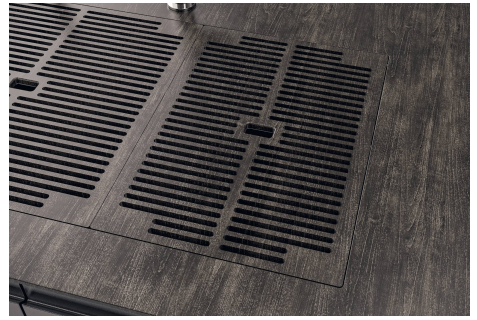

GALLERY

EQUIPMENT

OPTIONAL ACCESSORIES