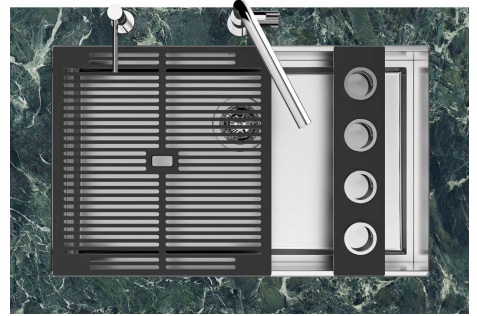

GALLERY

EQUIPMENT

OPTIONAL ACCESSORIES