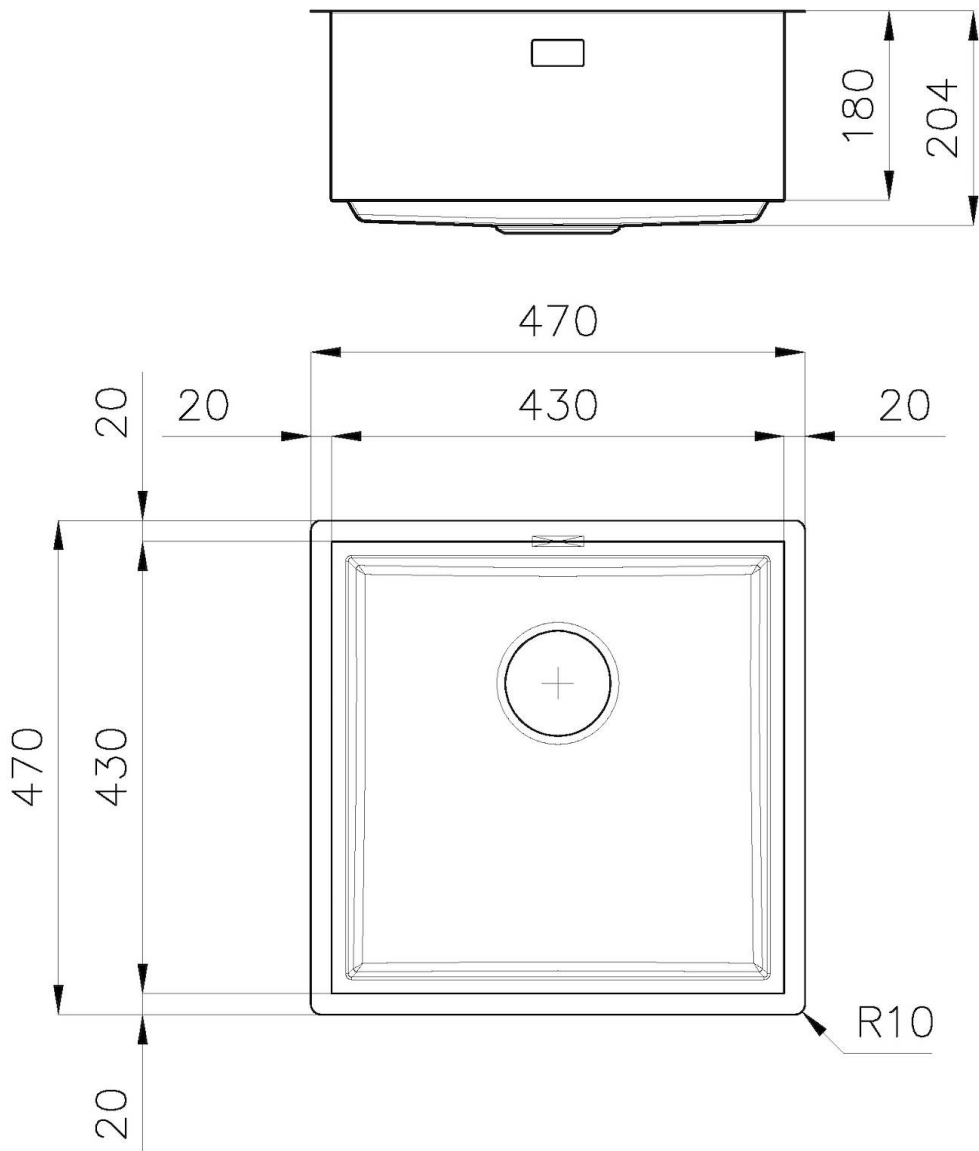

Sink Quadra EVO

Kitchen Sinks

Code: 1254 850

DETAILS

| | |
|------------------------|---|
| Edge/Installation Type | Undermount |
| Material | AISI 304 stainless steel |
| Finish | Foster brushed |
| Texture | Brushed in line |
| Base | 60 cm |
| Dimensions | 470 x 470 mm |
| Bowl dimension | 430 x 430 mm |
| Width | 47 cm |
| Built-in hole | View technical data sheet |

EQUIPMENT

1 x Black Grid 8100 615

FEATURES

Basket 3,5" waste fitting The drain is equipped with a large 3.5" drain, with the practical basket cap that prevents the discharge of solid parts.

Deep bowls This bowls reach an important depth, over 20 cm, thanks to the advanced production technology, that can be offer great capieny and practicity in all the washing operations.

High thickness 1mm thick steel. A significant thickness, which guarantees the maximum sturdiness and durability.

MOULDED BOTTOM The moulded bottom guarantees perfect water flow and facilitates cleaning operations thanks to the perimeter step with sloping walls.

Squared bowls - 0 radius

The square bowls of Foster have perfectly squared vertical edges.

TECHNICAL DATA

1254/85-

QUADRA EVO Livelli accessori / Level accessories SOTTOTOP / UNDERMOUNT

LEVEL 1:

8100 615
8100 614
8100 037
8100 620
8100 621
8100 622
8100 628
8642 000